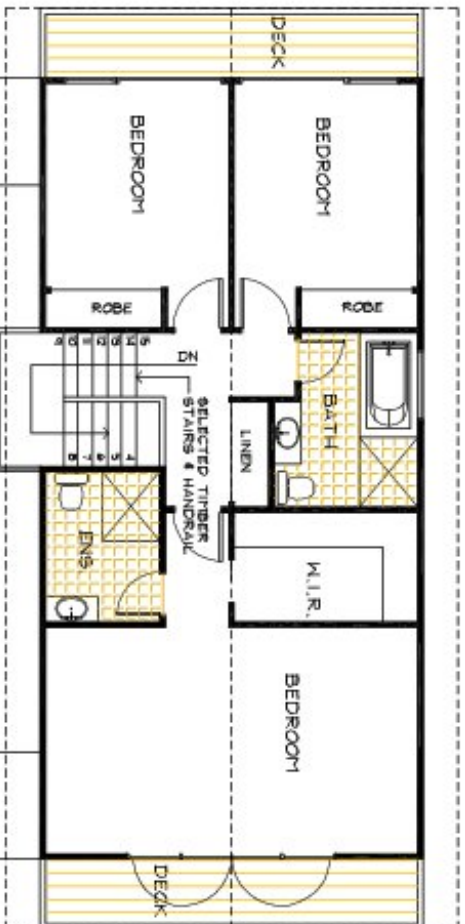

FIRST FLOOR PLAN

© CLASSIC BUILDING & DESIGN

* PLEASE NOTE ROOM DIMENSIONS ARE NOT DISPLAYED AS WE CUSTOMISE THE HOME TO SUIT YOUR REQUIREMENTS

BEECHWOOD NEWPORT