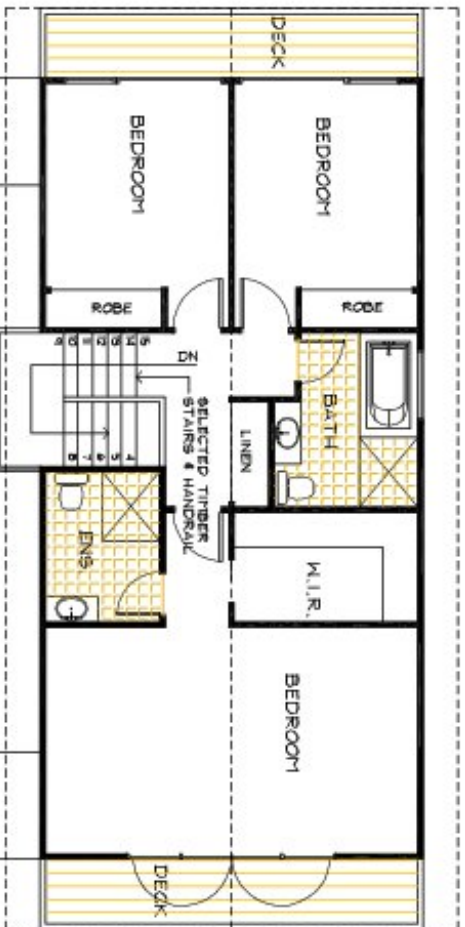

FIRST FLOOR PLAN

© CLASSIC BUILDING & DESIGN

* PLEASE NOTE ROOM DIMENSIONS ARE NOT DISPLAYED AS WE CUSTOMISE THE HOME TO SUIT YOUR REQUIREMENTS

BEECHWOOD NEWPORT