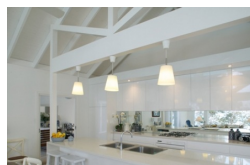

The Macquarie

3 Bedroom, 2 Living, 3 Bathroom
(338m² - 36sqs)*

This Contemporary meets country custom designed home features three bedrooms plus large study, two living areas and large deck areas.

As with all of Classic's homes, flexibility and design have produced an exceptional result.

A collaboration between Client and Classic Building, The Macquarie is the result of a client with a clear view of the details for the desired home. As with all Classic designs, the combined effort has accommodated these details whilst ensuring thermal comfort and energy efficiency was not compromised; this home fits right into Classic's extensive portfolio. Flexibility and design have produced an exceptional result. Integrating functionality and large spaces, this striking home complements and enhances the relaxed lifestyle which exemplifies country living at its best.

The main element of this residence is entertaining. The lounge and family areas lead onto a huge hardwood timber deck outside via large bi-fold doors, creating a seamless transition from the outside in that is so often evident in a Classic design. In the kitchen, the premium Caesar Stone bench tops with mirrored glass splashback also helps create this effect. The main bathroom and laundry are also located nearby.

Integrating functionality and large spaces, this striking home complements and enhances the relaxed lifestyle which exemplifies country living at its best.

**The floorplans shown demonstrate some of the options available in terms of layout, possible size, possible number of rooms, decks and more. They are a guide, and are meant to provide you with ideas and show you possibilities. Any of the basic designs can be customised to suit any of your requirements.*