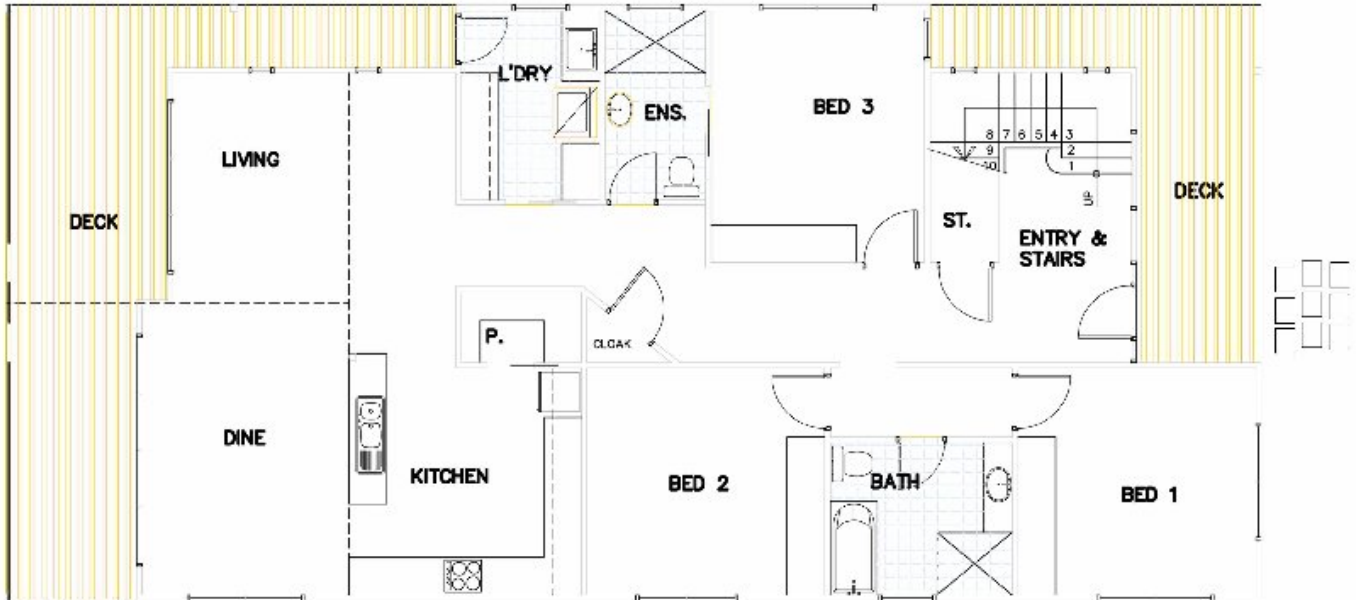

*The floorplans shown demonstrate some of the options available in terms of layout, possible size, possible number of rooms, decks and more. They are a guide, and are meant to provide you with ideas and show you possibilities. Any of the basic designs can be customised to suit any of your requirements.

GROUND FLOOR PLAN

© CLASSIC BUILDING & DESIGN

NOTE: ALL ROOM DIMENSIONS ARE IN METERS AND ALL DIMENSIONS ARE APPROXIMATE TO YOUR REQUIREMENTS

THE CAMBRIDGE