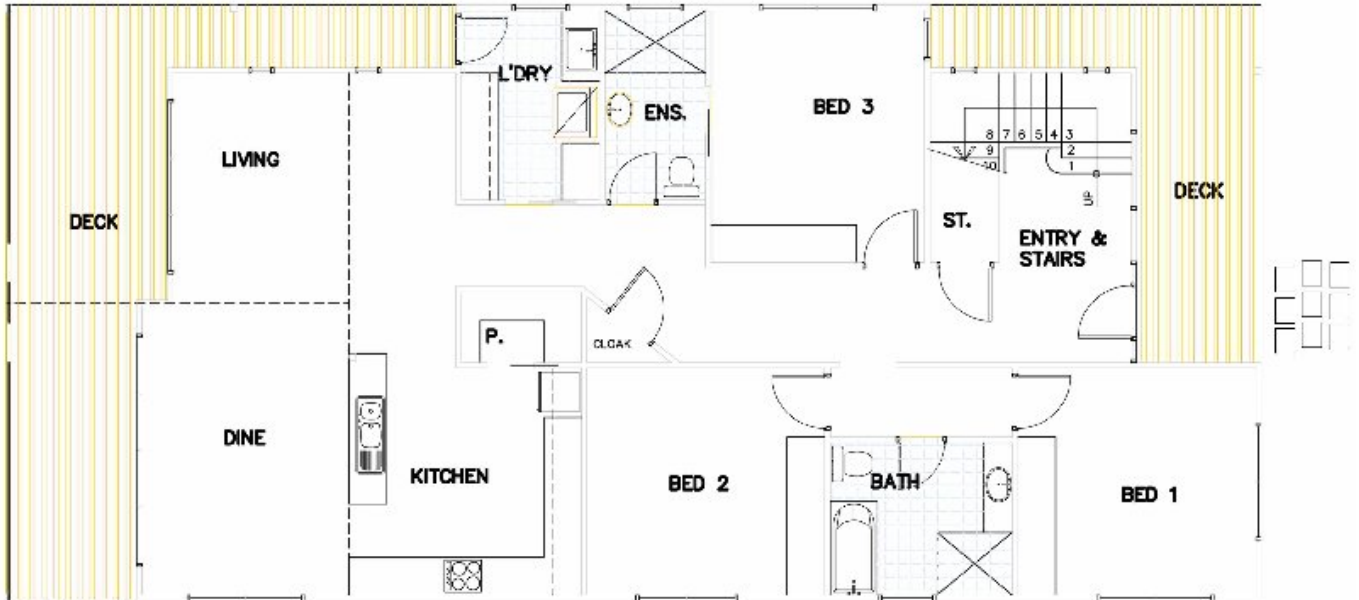

*The floorplans shown demonstrate some of the options available in terms of layout, possible size, possible number of rooms, decks and more. They are a guide, and are meant to provide you with ideas and show you possibilities. Any of the basic designs can be customised to suit any of your requirements.

GROUND FLOOR PLAN

© CLASSIC BUILDING & DESIGN

NOTE: ALL DIMENSIONS ARE APPROXIMATE AND AN APPROXIMATE GUIDE TO YOUR REQUIREMENTS

THE CAMBRIDGE