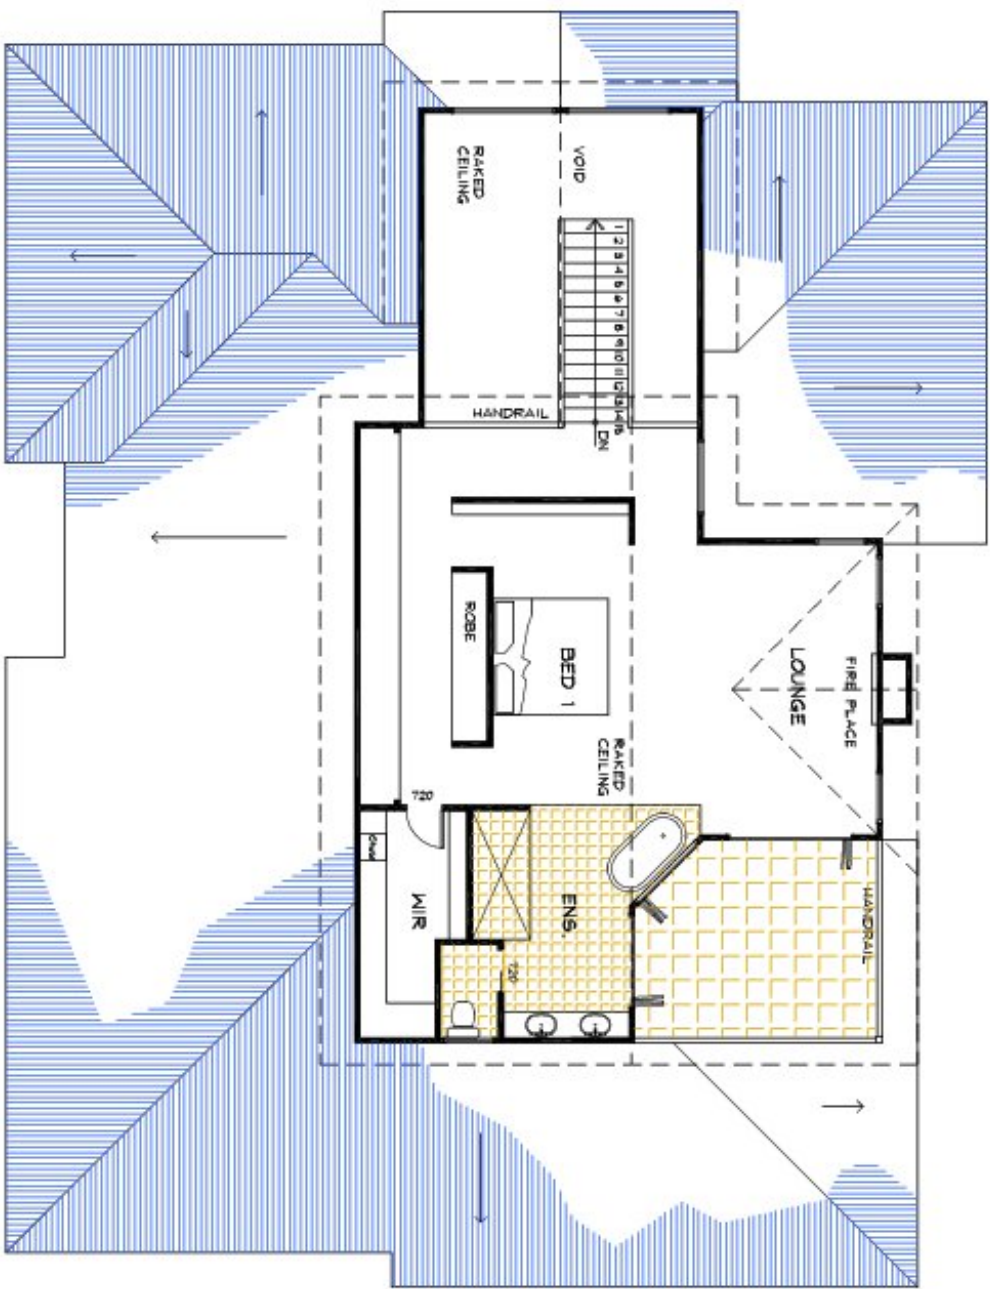

The Worthington

4 Bed 3 Bath

This modern custom home design features four bedrooms, 3 bathrooms, two living areas and large deck areas.

Another stunning design from Classic

The creation of this magnificent residence, as with all of Classic's homes, includes flexibility and design and has produced an outstanding result. Extra-wide hallways and entry are stand-out characteristics of this traditional home. Exceptionally large, open living areas with high, flat and cathedral ceilings enhance the appearance of the home and achieve a high level of natural light and warmth. This home incorporates modern architecture with timeless design & appeal.

*The floorplans shown demonstrate some of the options available in terms of layout, possible size, possible number of rooms, decks and more. They are a guide, and are meant to provide you with ideas and show you possibilities. Any of the basic designs can be customised to suit any of your requirements.

THE WORTHINGTON

GROUND FLOOR PLAN © CLASSIC BUILDING & DESIGN

* PLEASE NOTE ROOM DIMENSIONS ARE NOT DISPLAYED AS WE CUSTOMISE THE HOME TO SUIT YOUR REQUIREMENTS.

© This drawing and design remain the property of Classic Building & Design. All rights reserved. No part of this drawing may be copied, reproduced, or disseminated in any form or by any means without the prior approval in writing from Classic Building & Design.