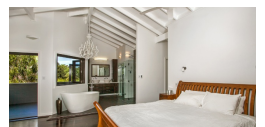

The Worthington

4 Bed 3 Bath

This modern custom home design features four bedrooms, 3 bathrooms, two living areas and large deck areas.

Another stunning design from Classic

The creation of this magnificent residence, as with all of Classic's homes, includes flexibility and design and has produced an outstanding result. Extra-wide hallways and entry are stand-out characteristics of this traditional home. Exceptionally large, open living areas with high, flat and cathedral ceilings enhance the appearance of the home and achieve a high level of natural light and warmth. This home incorporates modern architecture with timeless design & appeal.

Classic Building has designed a home that is both functional & spacious with every space in the home having been utilized & carefully thought about. What has been created is a home that is relaxed, welcoming & yet striking in its details.