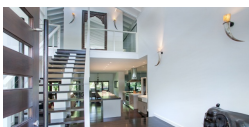

The Worthington

4 Bed 3 Bath

This modern custom home design features four bedrooms, 3 bathrooms, two living areas and large deck areas.

Another stunning design from Classic

The creation of this magnificent residence, as with all of Classic's homes, includes flexibility and design and has produced an outstanding result. Extra-wide hallways and entry are stand-out characteristics of this traditional home. Exceptionally large, open living areas with high, flat and cathedral ceilings enhance the appearance of the home and achieve a high level of natural light and warmth. This home incorporates modern architecture with timeless design & appeal.

Classic Building has designed a home that is both functional & spacious with every space in the home having been utilized & carefully thought about. What has been created is a home that is relaxed, welcoming & yet striking in its details.