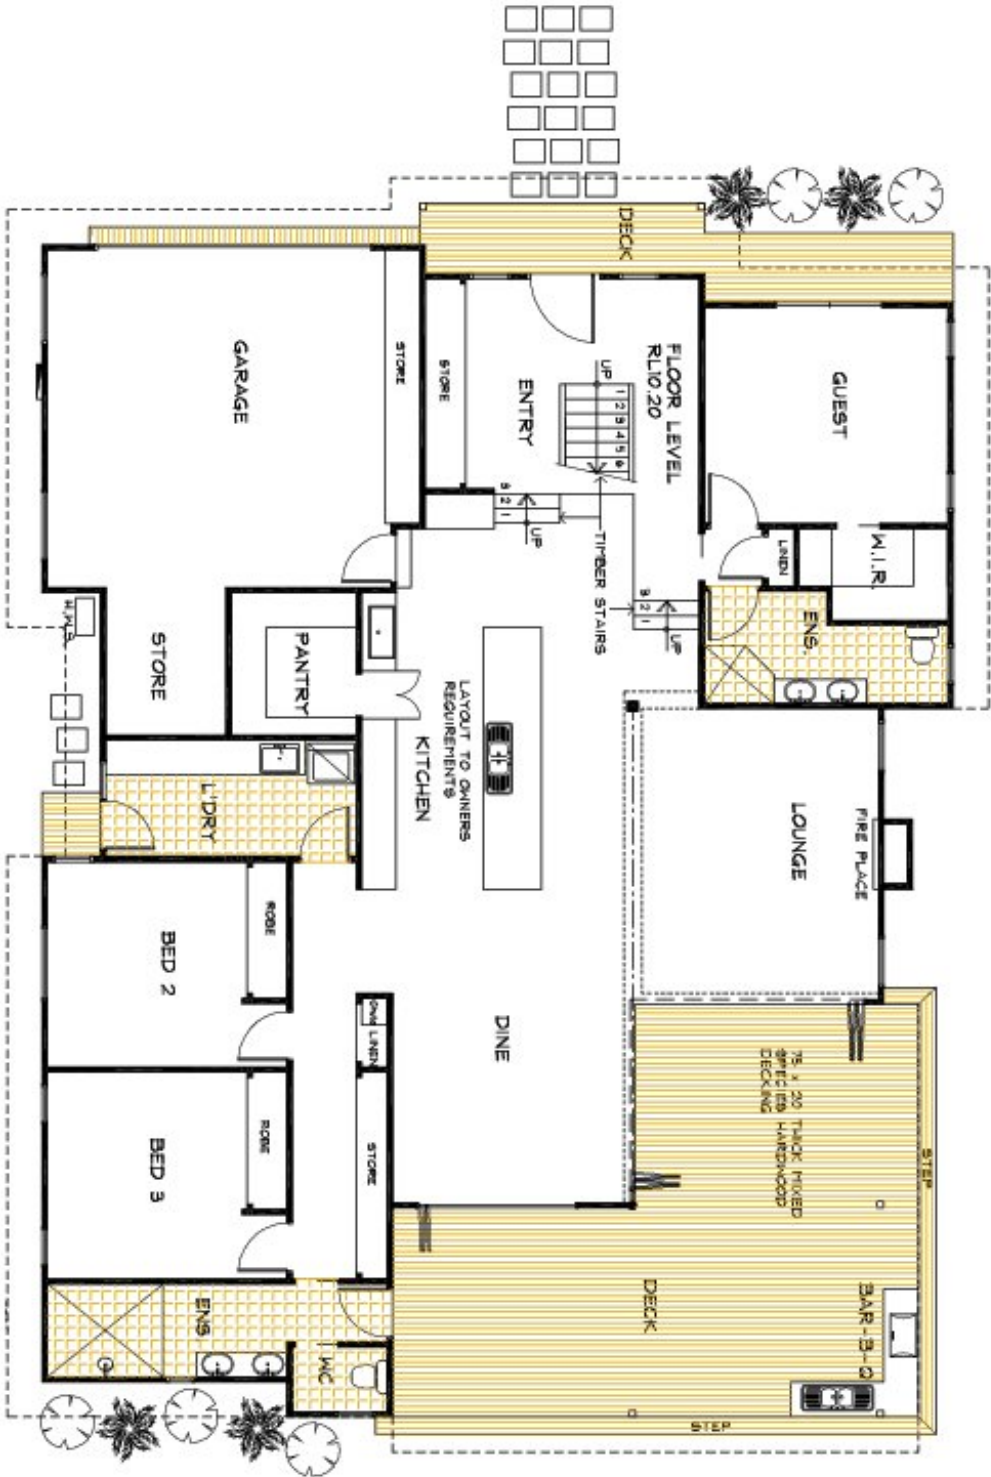

*The floorplans shown demonstrate some of the options available in terms of layout, possible size, possible number of rooms, decks and more. They are a guide, and are meant to provide you with ideas and show you possibilities. Any of the basic designs can be customised to suit any of your requirements.

THE WORTHINGTON

GROUND FLOOR PLAN © CLASSIC BUILDING & DESIGN

* PLEASE NOTE ROOM DIMENSIONS ARE NOT DISPLAYED AS WE CUSTOMISE THE HOME TO SUIT YOUR REQUIREMENTS.