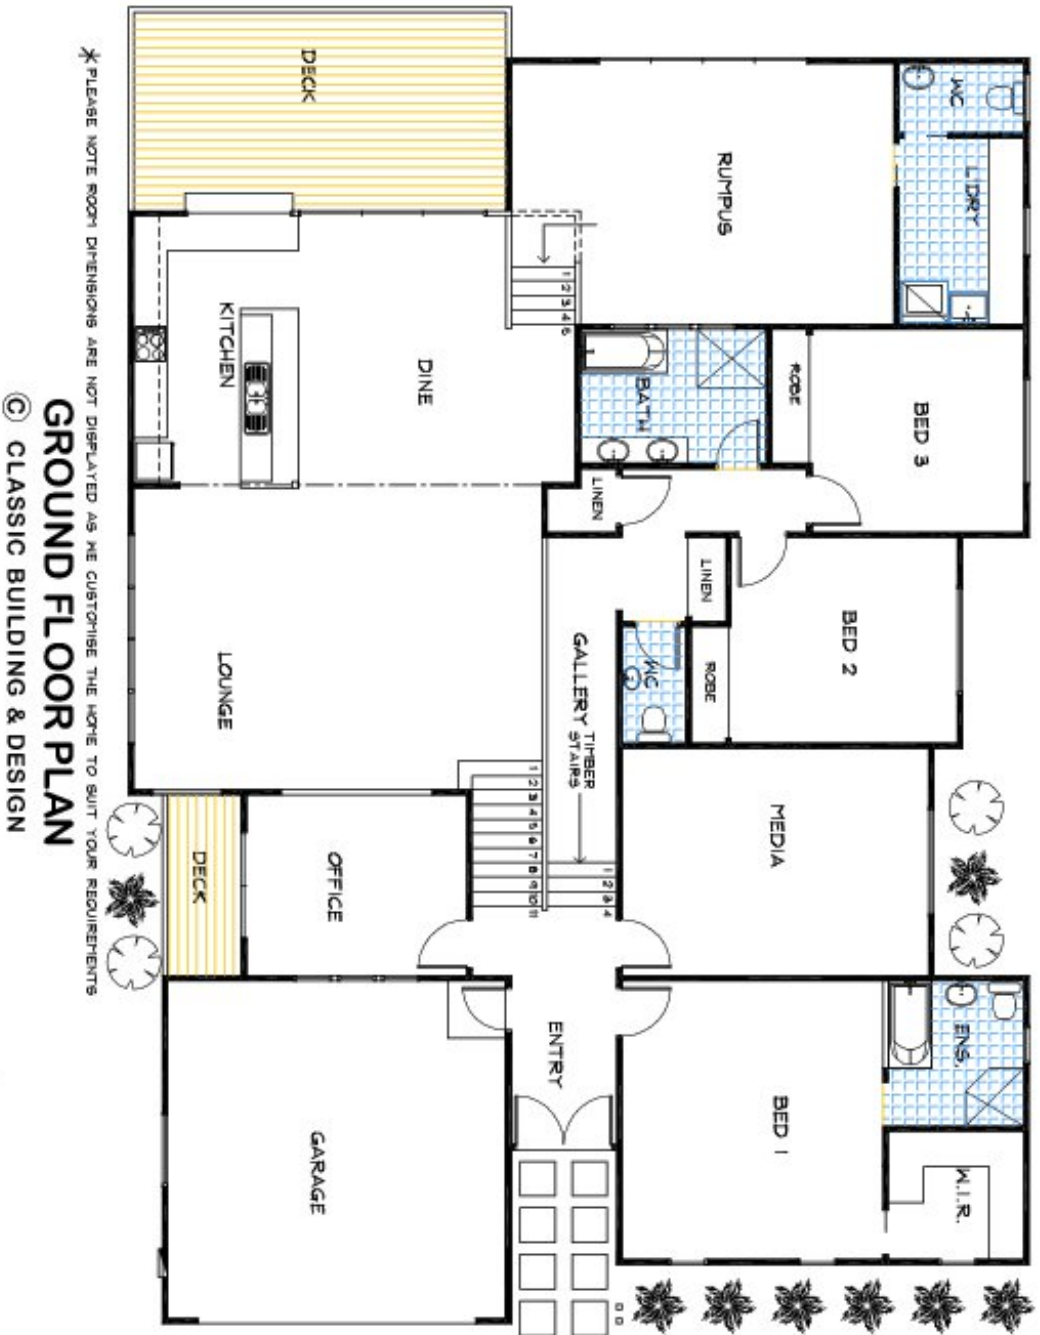

*The floorplans shown demonstrate some of the options available in terms of layout, possible size, possible number of rooms, decks and more. They are a guide, and are meant to provide you with ideas and show you possibilities. Any of the basic designs can be customised to suit any of your requirements.

THE BAYVIEW

GROUND FLOOR PLAN
© CLASSIC BUILDING & DESIGN

© The drawing and design remain the property of Classic Building & Design. It is not to be used in whole or in part without prior approval of Classic Building & Design.