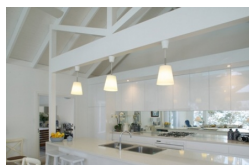

The Macquarie

3 Bedroom, 2 Living, 3 Bathroom
(338m² - 36sqs)*

This Contemporary meets country custom designed home features three bedrooms plus large study, two living areas and large deck areas.

As with all of Classic's homes, flexibility and design have produced an exceptional result.

A collaboration between Client and Classic Building, The Macquarie is the result of a client with a clear view of the details for the desired home. As with all Classic designs, the combined effort has accommodated these details whilst ensuring thermal comfort and energy efficiency was not compromised; this home fits right into Classic's extensive portfolio. Flexibility and design have produced an exceptional result. Integrating functionality and large spaces, this striking home complements and enhances the relaxed lifestyle which exemplifies country living at its best.

The main element of this residence is entertaining. The lounge and family areas lead onto a huge hardwood timber deck outside via large bi-fold doors, creating a seamless transition from the outside in that is so often evident in a Classic design. In the kitchen, the premium Caesar Stone bench tops with mirrored glass splashback also helps create this effect. The main bathroom and laundry are also located nearby.

Integrating functionality and large spaces, this striking home complements and enhances the relaxed lifestyle which exemplifies country living at its best.

**The floorplans shown demonstrate some of the options available in terms of layout, possible size, possible number of rooms, decks and more. They are a guide, and are meant to provide you with ideas and show you possibilities. Any of the basic designs can be customised to suit any of your requirements.*