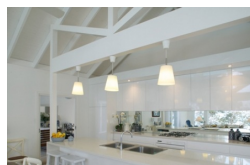

### **As with all of Classic's homes, flexibility and design have produced an exceptional result.**

A collaboration between Client and Classic Building, The Macquarie is the result of a client with a clear view of the details for the desired home. As with all Classic designs, the combined effort has accommodated these details whilst ensuring thermal comfort and energy efficiency was not compromised; this home fits right into Classic's extensive portfolio. Flexibility and design have produced an exceptional result. Integrating functionality and large spaces, this striking home complements and enhances the relaxed lifestyle which exemplifies country living at its best.

The main element of this residence is entertaining. The lounge and family areas lead onto a huge hardwood timber deck outside via large bi-fold doors, creating a seamless transition from the outside in that is so often evident in a Classic design. In the kitchen, the premium Caesar Stone bench tops with mirrored glass splashback also helps create this effect. The main bathroom and laundry are also located nearby.

Integrating functionality and large spaces, this striking home complements and enhances the relaxed lifestyle which exemplifies country living at its best.

*\*The floorplans shown demonstrate some of the options available in terms of layout, possible size, possible number of rooms, decks and more. They are a guide, and are meant to provide you with ideas and show you possibilities. Any of the basic designs can be customised to suit any of your requirements.*