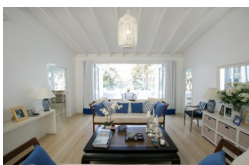

The Macquarie

3 Bedroom, 2 Living, 3 Bathroom
(338m² - 36sqs)*

This Contemporary meets country custom designed home features three bedrooms plus large study, two living areas and large deck areas.

As with all of Classic's homes, flexibility and design have produced an exceptional result.

A collaboration between Client and Classic Building, The Macquarie is the result of a client with a clear view of the details for the desired home. As with all Classic designs, the combined effort has accommodated these details whilst ensuring thermal comfort and energy efficiency was not compromised; this home fits right into Classic's extensive portfolio. Flexibility and design have produced an exceptional result. Integrating functionality and large spaces, this striking home complements and enhances the relaxed lifestyle which exemplifies country living at its best.

The main element of this residence is entertaining. The lounge and family areas lead onto a huge hardwood timber deck outside via large bi-fold doors, creating a seamless transition from the outside in that is so often evident in a Classic design. In the kitchen, the premium Caesar Stone bench tops with mirrored glass splashback also helps create this effect. The main bathroom and laundry are also located nearby.

Integrating functionality and large spaces, this striking home complements and enhances the relaxed lifestyle which exemplifies country living at its best.

**The floorplans shown demonstrate some of the options available in terms of layout, possible size, possible number of rooms, decks and more. They are a guide, and are meant to provide you with ideas and show you possibilities. Any of the basic designs can be customised to suit any of your requirements.*