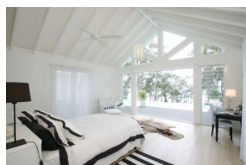

The Macquarie

3 Bedroom, 2 Living, 3 Bathroom
(338m² - 36sqs)*

This Contemporary meets country custom designed home features three bedrooms plus large study, two living areas and large deck areas.

As with all of Classic's homes, flexibility and design have produced an exceptional result.

A collaboration between Client and Classic Building, The Macquarie is the result of a client with a clear view of the details for the desired home. As with all Classic designs, the combined effort has accommodated these details whilst ensuring thermal comfort and energy efficiency was not compromised; this home fits right into Classic's extensive portfolio. Flexibility and design have produced an exceptional result. Integrating functionality and large spaces, this striking home complements and enhances the relaxed lifestyle which exemplifies country living at its best.

The main element of this residence is entertaining. The lounge and family areas lead onto a huge hardwood timber deck outside via large bi-fold doors, creating a seamless transition from the outside in that is so often evident in a Classic design. In the kitchen, the premium Caesar Stone bench tops with mirrored glass splashback also helps create this effect. The main bathroom and laundry are also located nearby.

The master bedroom wing accommodates the spacious private bedroom, walk through robe and impressive ensuite with large northern windows. High cathedral open ceilings are a feature in the walk through robe with high flat ceilings to the separate shower and W/C in all of the three bathrooms. All bedrooms feature their own deck with bedroom two and three adjacent to the entry.