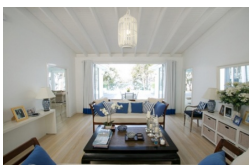

### **As with all of Classic's homes, flexibility and design have produced an exceptional result.**

A collaboration between Client and Classic Building, The Macquarie is the result of a client with a clear view of the details for the desired home. As with all Classic designs, the combined effort has accommodated these details whilst ensuring thermal comfort and energy efficiency was not compromised; this home fits right into Classic's extensive portfolio. Flexibility and design have produced an exceptional result. Integrating functionality and large spaces, this striking home complements and enhances the relaxed lifestyle which exemplifies country living at its best.

The main element of this residence is entertaining. The lounge and family areas lead onto a huge hardwood timber deck outside via large bi-fold doors, creating a seamless transition from the outside in that is so often evident in a Classic design. In the kitchen, the premium Caesar Stone bench tops with mirrored glass splashback also helps create this effect. The main bathroom and laundry are also located nearby.

The master bedroom wing accommodates the spacious private bedroom, walk through robe and impressive ensuite with large northern windows. High cathedral open ceilings are a feature in the walk through robe with high flat ceilings to the separate shower and W/C in all of the three bathrooms. All bedrooms feature their own deck with bedroom two and three adjacent to the entry.

Integrating functionality and large spaces, this striking home complements and enhances the relaxed lifestyle which exemplifies country living at its best.

*\*The floorplans shown demonstrate some of the options available in terms of layout, possible size, possible number of rooms, decks and more. They are a guide, and are meant to provide you with ideas and show you possibilities. Any of the basic designs can be customised to suit any of your requirements.*