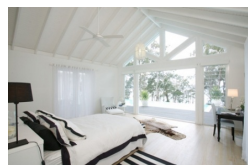

The Macquarie

3 Bedroom, 2 Living, 3 Bathroom
(338m² - 36sqs)*

This Contemporary meets country custom designed home features three bedrooms plus large study, two living areas and large deck areas.

As with all of Classic's homes, flexibility and design have produced an exceptional result.

A collaboration between Client and Classic Building, The Macquarie is the result of a client with a clear view of the details for the desired home. As with all Classic designs, the combined effort has accommodated these details whilst ensuring thermal comfort and energy efficiency was not compromised; this home fits right into Classic's extensive portfolio. Flexibility and design have produced an exceptional result. Integrating functionality and large spaces, this striking home complements and enhances the relaxed lifestyle which exemplifies country living at its best.

The main element of this residence is entertaining. The lounge and family areas lead onto a huge hardwood timber deck outside via large bi-fold doors, creating a seamless transition from the outside in that is so often evident in a Classic design. In the kitchen, the premium Caesar Stone bench tops with mirrored glass splashback also helps create this effect. The main bathroom and laundry are also located nearby.

The master bedroom wing accommodates the spacious private bedroom, walk through robe and impressive ensuite with large northern windows. High cathedral open ceilings are a feature in the walk through robe with high flat ceilings to the separate shower and W/C in all of the three bathrooms. All bedrooms feature their own deck with bedroom two and three adjacent to the entry.