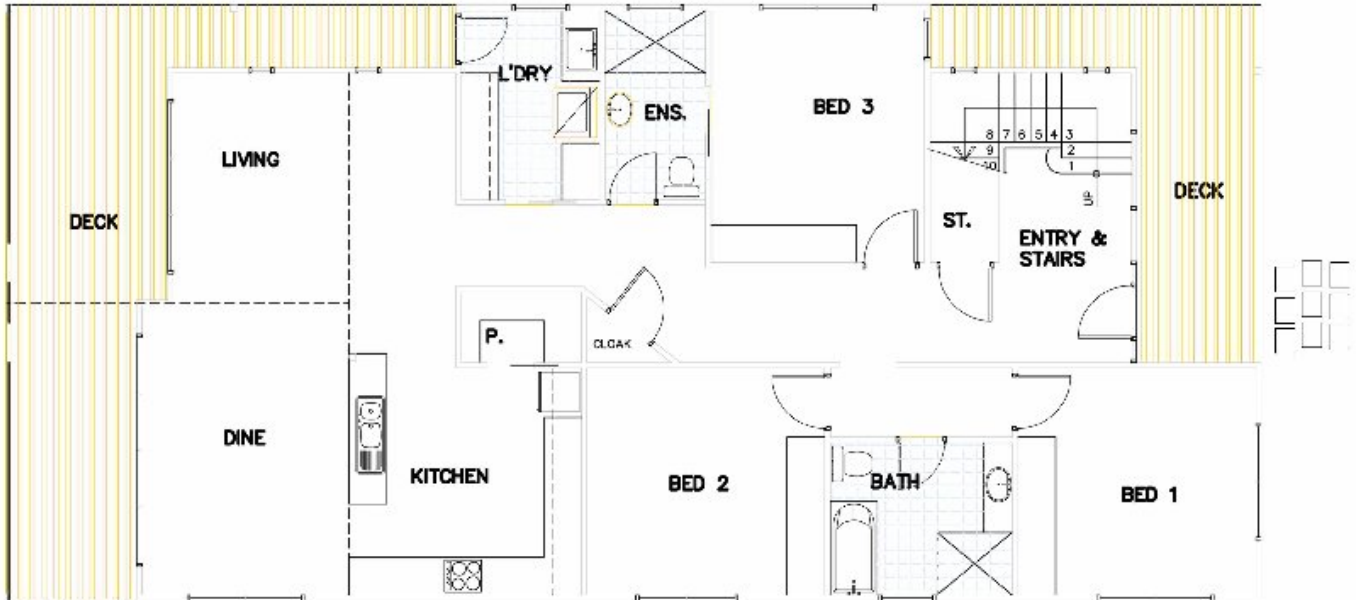

*The floorplans shown demonstrate some of the options available in terms of layout, possible size, possible number of rooms, decks and more. They are a guide, and are meant to provide you with ideas and show you possibilities. Any of the basic designs can be customised to suit any of your requirements.

GROUND FLOOR PLAN

© CLASSIC BUILDING & DESIGN

NOTE: ALL ROOM DIMENSIONS ARE IN METERS AND ALL WALLS ARE 100MM THICK UNLESS OTHERWISE SPECIFIED

THE CAMBRIDGE