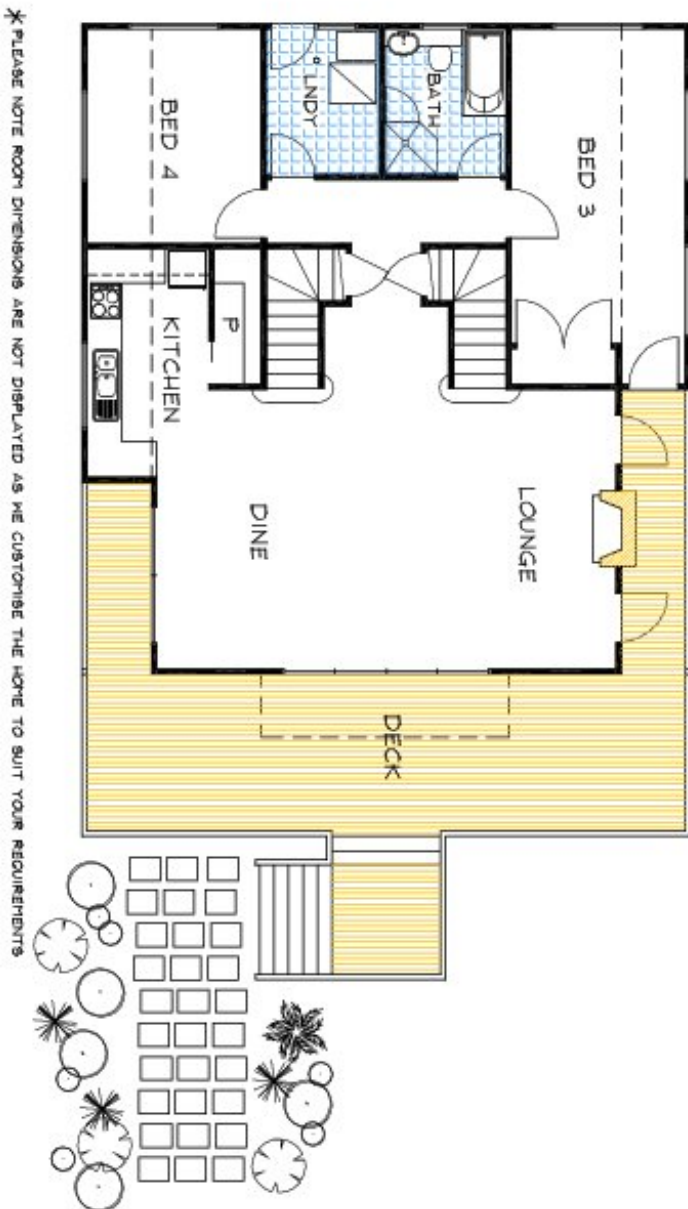

*The floorplans shown demonstrate some of the options available in terms of layout, possible size, possible number of rooms, decks and more. They are a guide, and are meant to provide you with ideas and show you possibilities. Any of the basic designs can be customised to suit any of your requirements.

THE CHALET

GROUND FLOOR PLAN
© CLASSIC BUILDING & DESIGN

© This drawing and design remain the property of Classic Building & Design and may not be copied or used in any way without prior approval of Classic Building & Design.