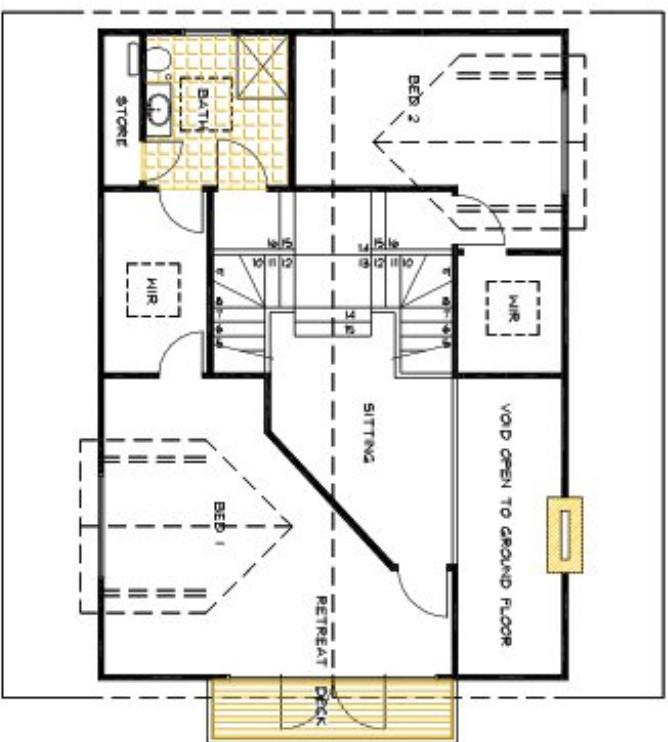

**The floorplans shown demonstrate some of the options available in terms of layout, possible size, possible number of rooms, decks and more. They are a guide, and are meant to provide you with ideas and show you possibilities. Any of the basic designs can be customised to suit any of your requirements.*

THE CHALET

*PLEASE NOTE ROOM DIMENSIONS ARE NOT DISPLAYED AS WE CUSTOMISE THE HOME TO SUIT YOUR REQUIREMENTS.

GROUND FLOOR PLAN
 © CLASSIC BUILDING & DESIGN

© This drawing and design remain the property of Classic Building & Design and may not be copied or reproduced in any form without prior approval of Classic Building & Design.