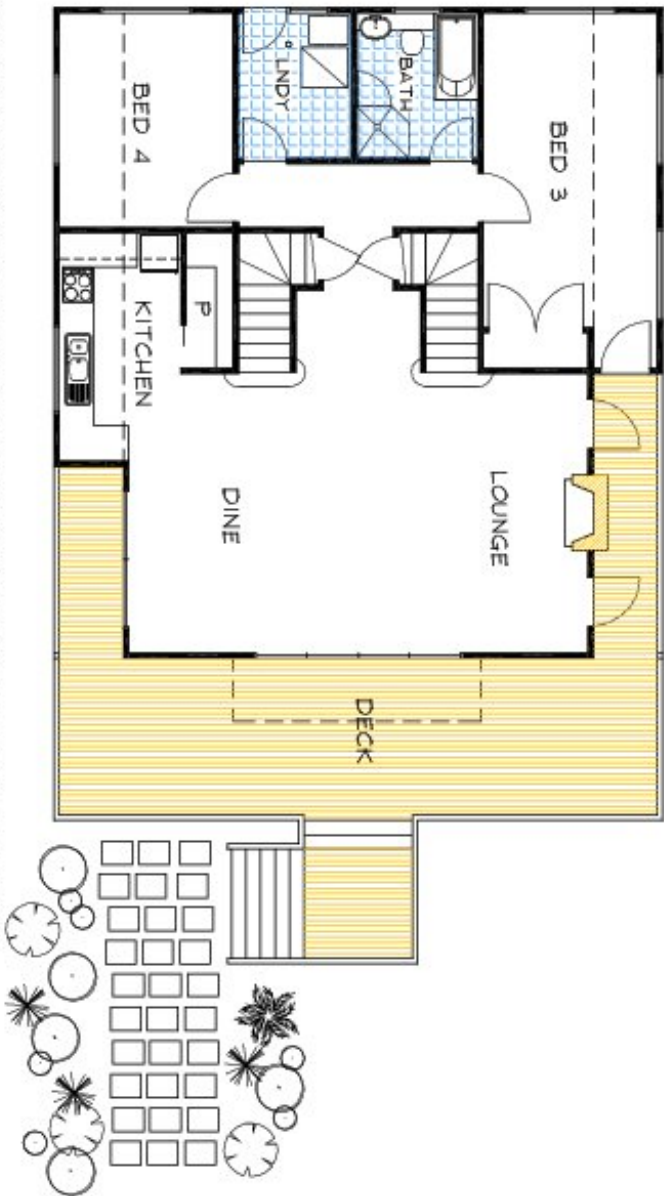

*The floorplans shown demonstrate some of the options available in terms of layout, possible size, possible number of rooms, decks and more. They are a guide, and are meant to provide you with ideas and show you possibilities. Any of the basic designs can be customised to suit any of your requirements.

THE CHALET

*PLEASE NOTE ROOM DIMENSIONS ARE NOT DISPLAYED AS WE CUSTOMISE THE HOME TO SUIT YOUR REQUIREMENTS.

GROUND FLOOR PLAN
© CLASSIC BUILDING & DESIGN

© This drawing and design remain the property of Classic Building & Design and may not be copied or reproduced in any form without prior approval of Classic Building & Design.