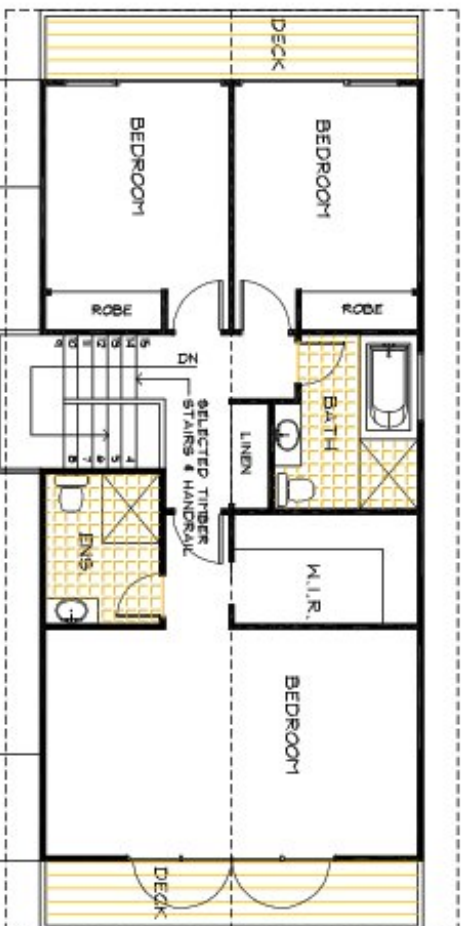

FIRST FLOOR PLAN

© CLASSIC BUILDING & DESIGN

* PLEASE NOTE ROOM DIMENSIONS ARE NOT DISPLAYED AS WE CUSTOMISE THE HOME TO SUIT YOUR REQUIREMENTS

BEECHWOOD NEWPORT