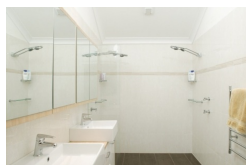

The first floor accommodates the bedrooms, ensuite and main bathroom. The master bedroom also features an ensuite, large walk-in robe and its own private deck with double French doors and gable windows. The conception of this magnificent residence, as with all of Classic's homes, has produced this outstanding home with a classic signature look.