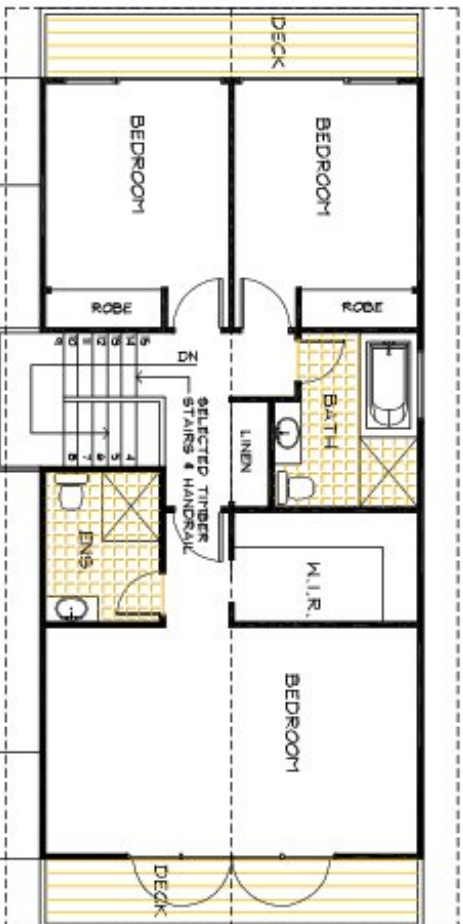

FIRST FLOOR PLAN

© CLASSIC BUILDING & DESIGN

* PLEASE NOTE ROOM DIMENSIONS ARE NOT DISPLAYED AS WE CUSTOMISE THE HOME TO SUIT YOUR REQUIREMENTS

BEECHWOOD NEWPORT