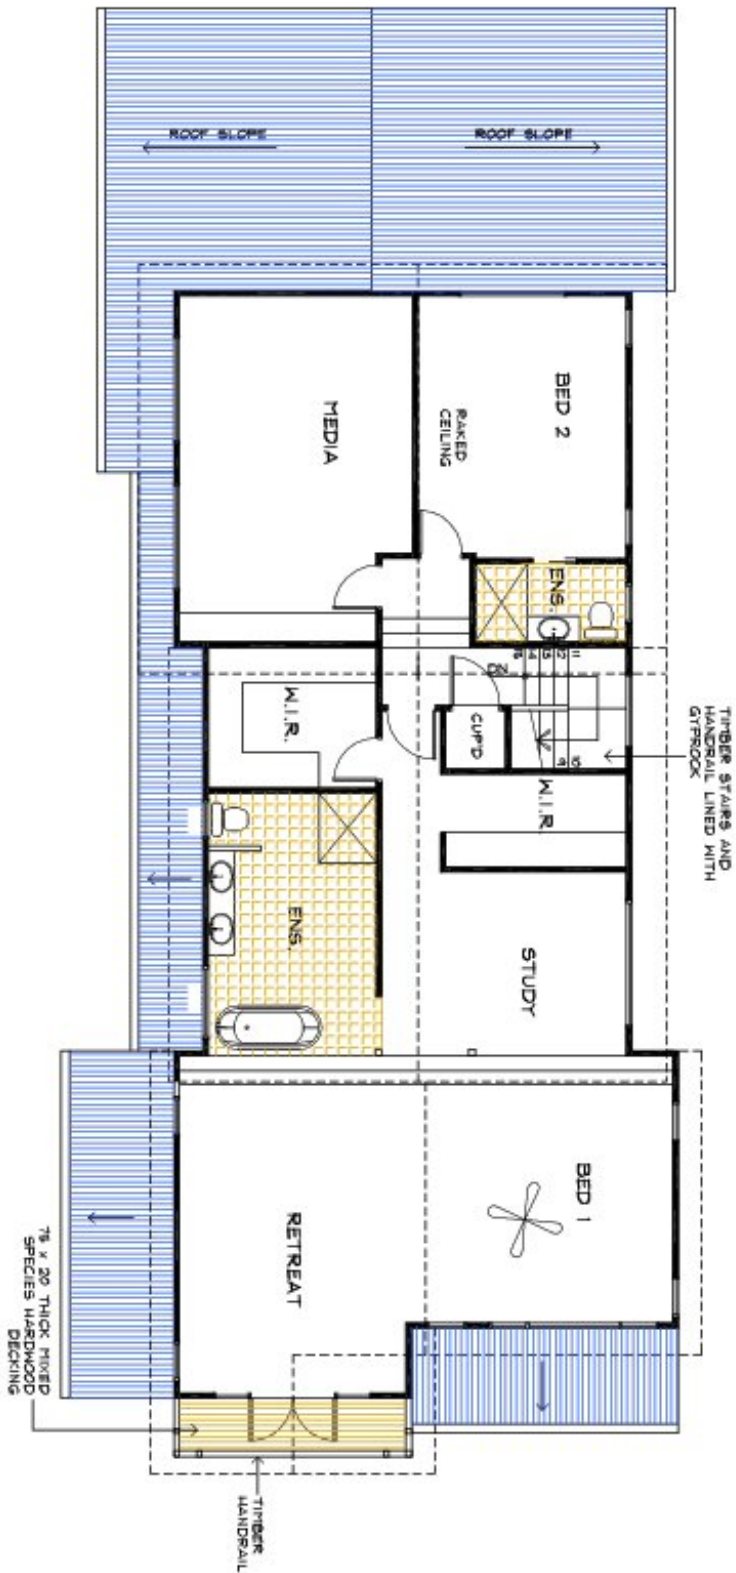

## The Balgowlah

5 Bedroom + Study, 3 Living areas\*

This split level Contemporary meets country designed home features five bedrooms plus large study, three living areas and large deck areas.

Exposed, cathedral ceilings are a feature of this magnificent home, as are the all-white walls and ceilings, and dark polished floors throughout. The large, open-plan living and dining area creates a central energy point in the home and flows out to the entertaining and pool area. These are all features that come together to enhance the home's natural feel and charm.

*\*The floorplans shown demonstrate some of the options available in terms of layout, possible size, possible number of rooms, decks and more. They are a guide, and are meant to provide you with ideas and show you possibilities. Any of the basic designs can be customised to suit any of your requirements.*

\*PLEASE NOTE ROOM DIMENSIONS ARE NOT DISPLAYED AS WE CUSTOMISE THE HOME TO SUIT YOUR REQUIREMENTS

**GROUND FLOOR PLAN**  
 © CLASSIC BUILDING & DESIGN

THE  
**BALGOWLAH**

© This drawing and design remain the property of CLASSIC BUILDING & DESIGN and may not be copied or used in any form without prior approval of CLASSIC BUILDING & DESIGN