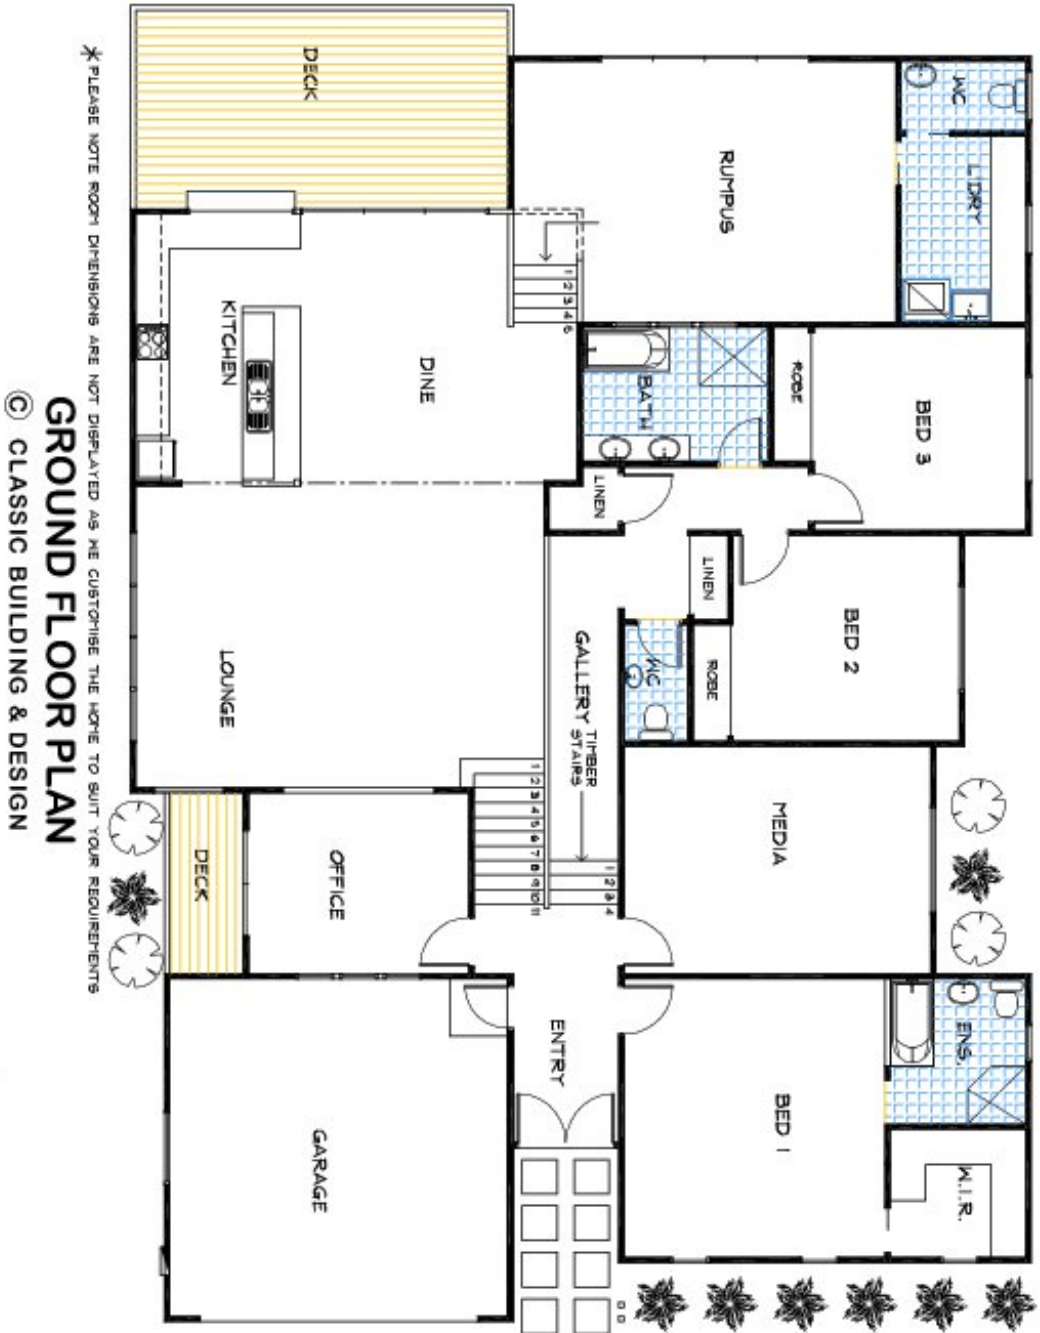

*The floorplans shown demonstrate some of the options available in terms of layout, possible size, possible number of rooms, decks and more. They are a guide, and are meant to provide you with ideas and show you possibilities. Any of the basic designs can be customised to suit any of your requirements.

THE BAYVIEW