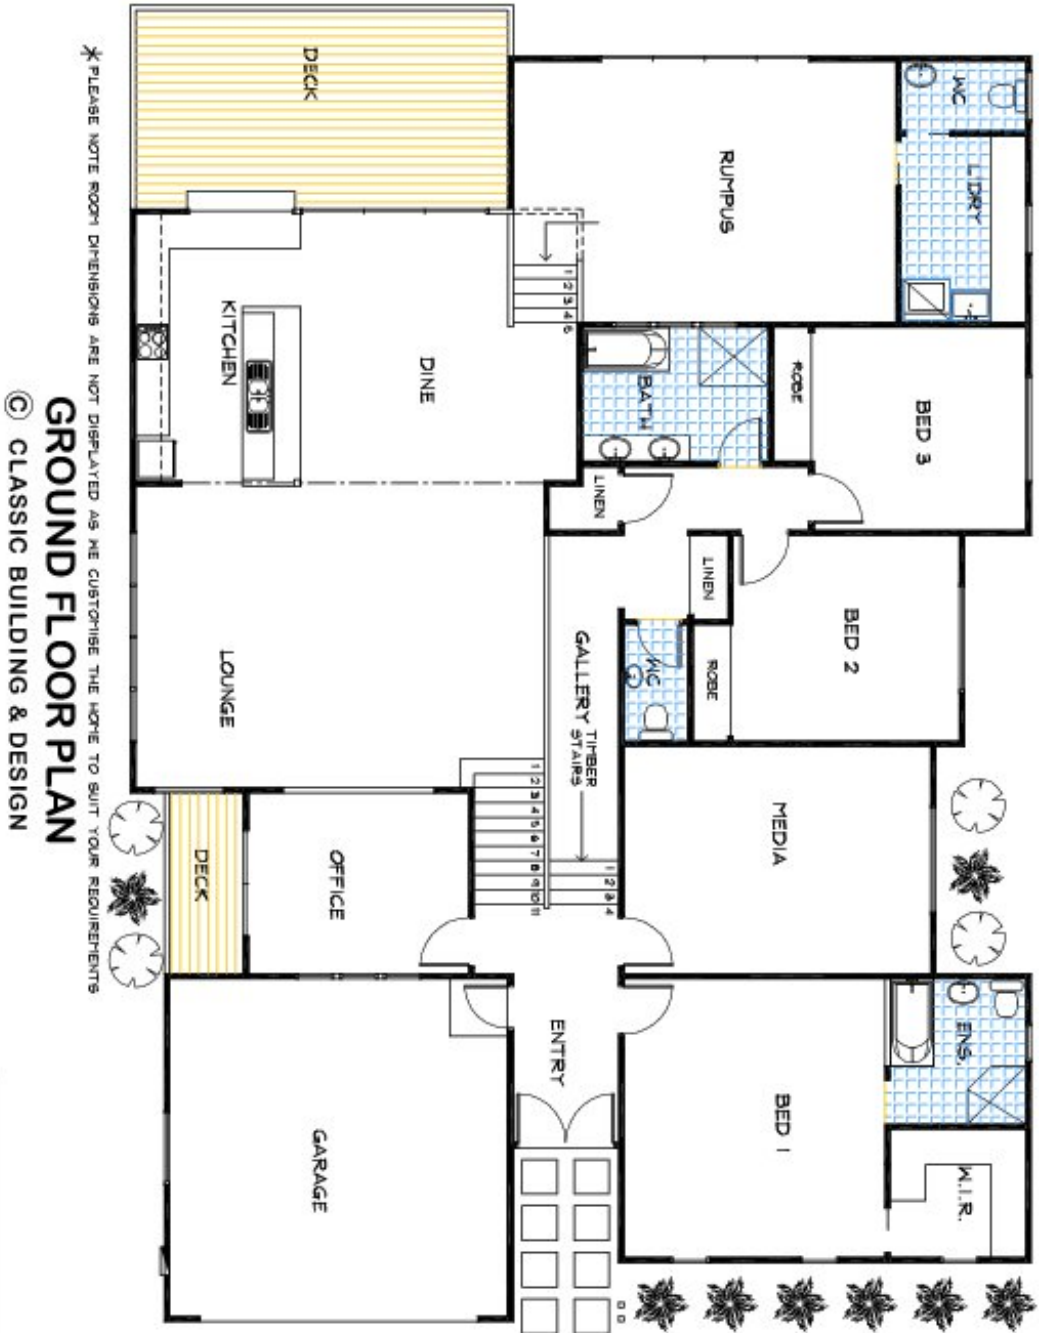

*The floorplans shown demonstrate some of the options available in terms of layout, possible size, possible number of rooms, decks and more. They are a guide, and are meant to provide you with ideas and show you possibilities. Any of the basic designs can be customised to suit any of your requirements.

THE BAYVIEW