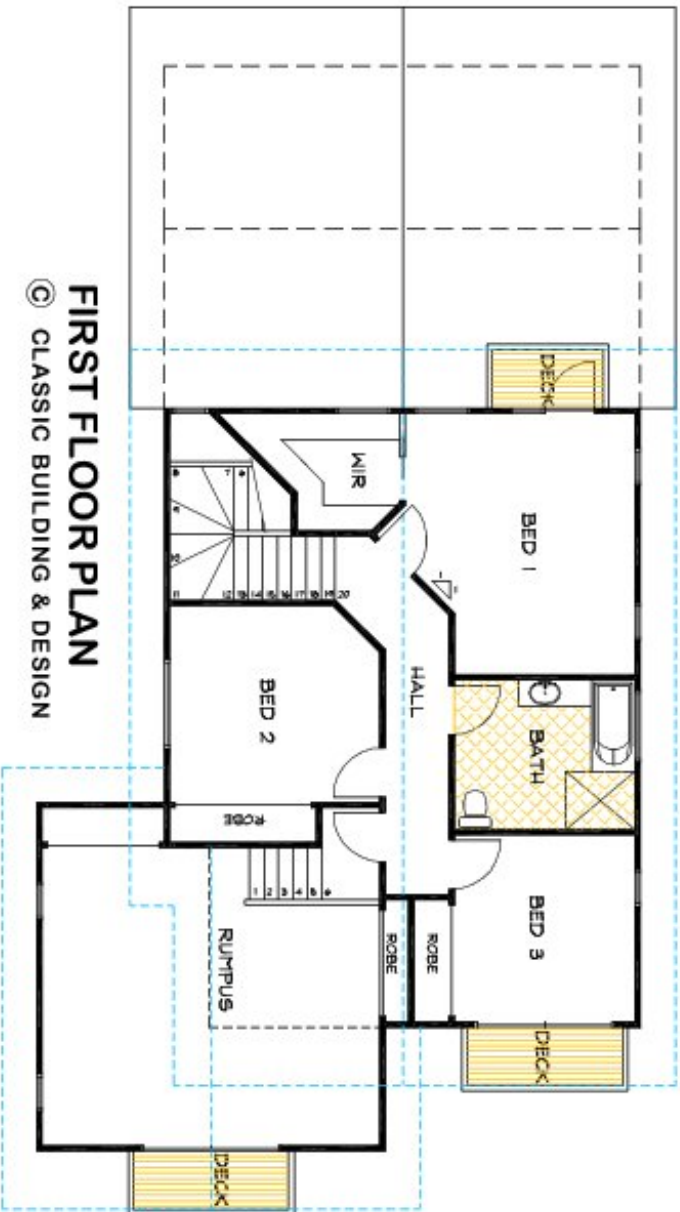

* PLEASE NOTE ROOM DIMENSIONS ARE NOT DISPLAYED AS WE CUSTOMISE THE HOME TO SUIT TOUR REQUIREMENTS

FIRST FLOOR PLAN
© CLASSIC BUILDING & DESIGN

THE
WYUNNA