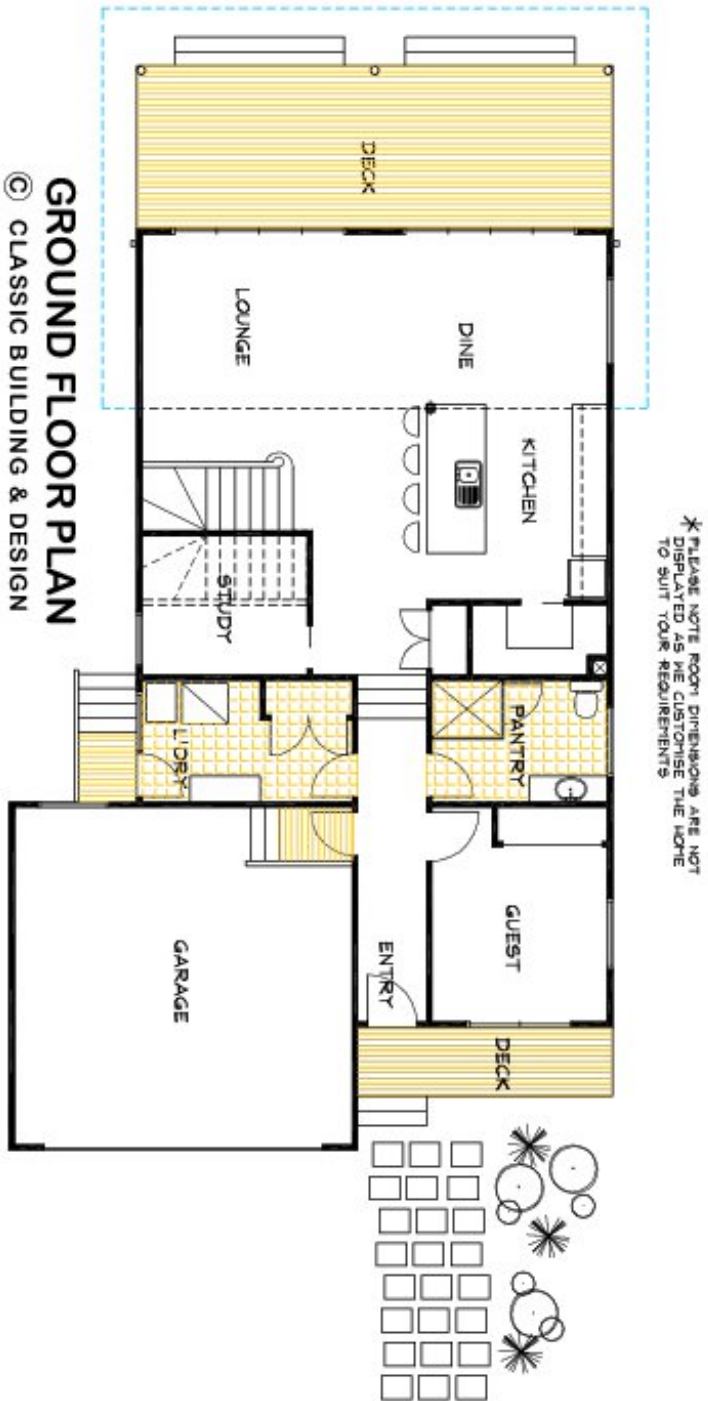

*The floorplans shown demonstrate some of the options available in terms of layout, possible size, possible number of rooms, decks and more. They are a guide, and are meant to provide you with ideas and show you possibilities. Any of the basic designs can be customised to suit any of your requirements.

THE
WYUNNA