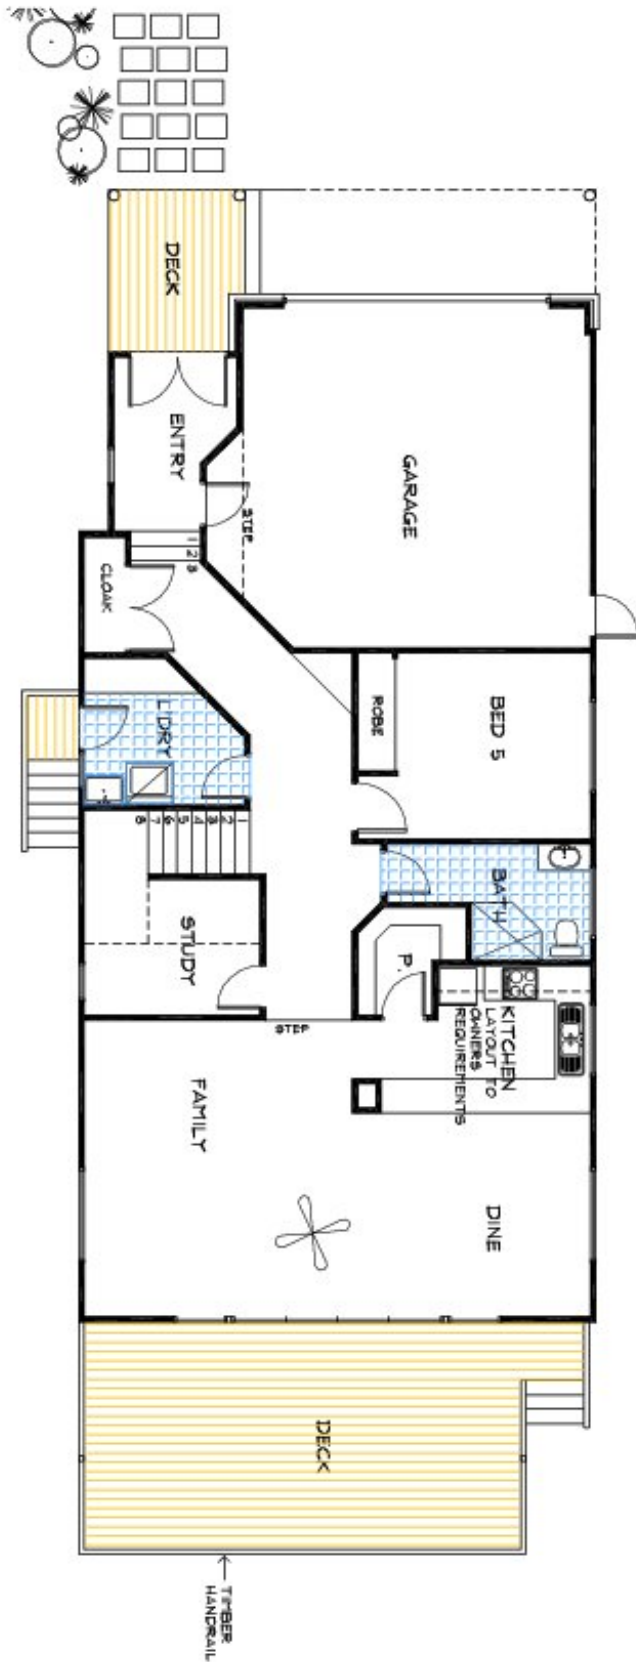

*The floorplans shown demonstrate some of the options available in terms of layout, possible size, possible number of rooms, decks and more. They are a guide, and are meant to provide you with ideas and show you possibilities. Any of the basic designs can be customised to suit any of your requirements.

GROUND FLOOR PLAN
© CLASSIC BUILDING & DESIGN

THE
CARLTON "B"