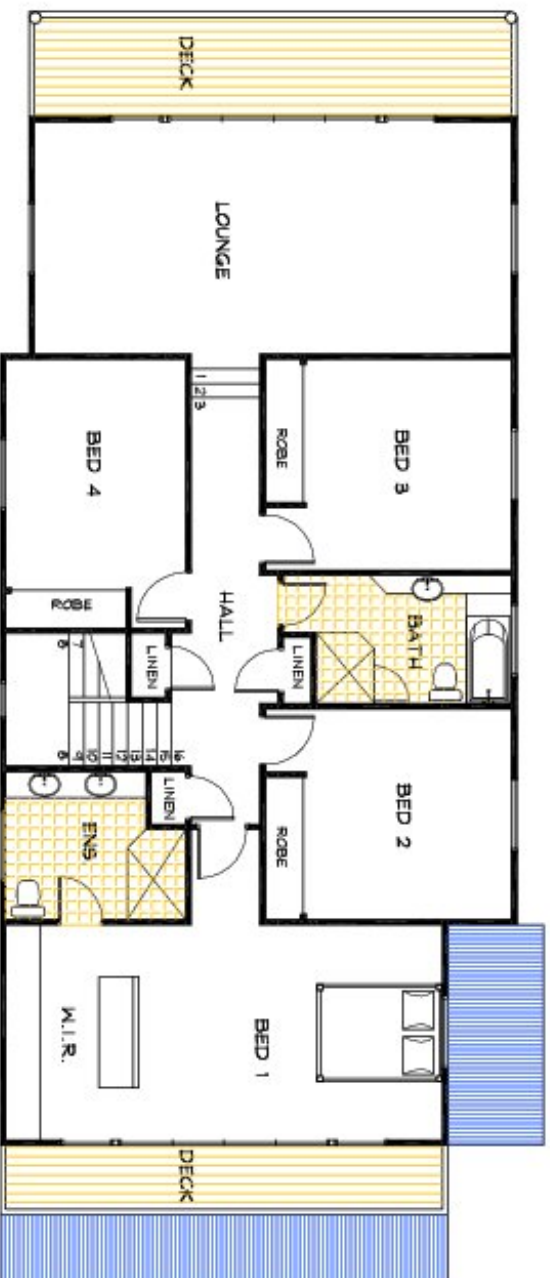

## The Carlton B

5 Bedroom + Study, 2 Living, 3  
Bathroom (368m<sup>2</sup> - 40sqs)\*

This split level Contemporary Beach house designed home features five bedrooms plus large study, two living areas and large deck areas.

### Another unique & innovative Classic Building design.

A surprisingly large coastal home, featuring 5 bedrooms, separate study, two living areas & expansive decks for the entertainer.

This new home incorporates modern architecture with timeless design & appeal. Classic Building has designed a home that is both functional & spacious with every space in the home having been utilized & carefully thought about. What has been created is a home that is relaxed, welcoming & yet striking in its details.

\*The floorplans shown demonstrate some of the options available in terms of layout, possible size, possible number of rooms, decks and more. They are a guide, and are meant to provide you with ideas and show you possibilities. Any of the basic designs can be customised to suit any of your requirements.

**GROUND FLOOR PLAN**  
 © CLASSIC BUILDING & DESIGN

THE  
**CARLTON "B"**

© This drawing and design remain the property of Classic Building & Design and may not be copied, reproduced, or used in any way without the written approval of Classic Building & Design.