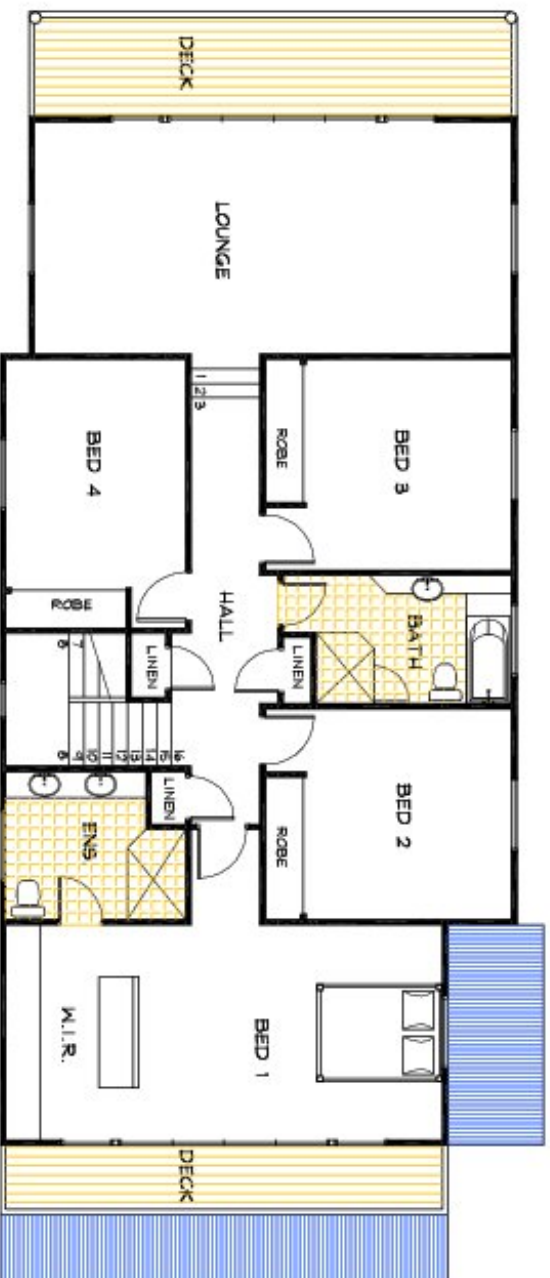

## The Carlton B

5 Bedroom + Study, 2 Living, 3  
Bathroom (368m<sup>2</sup> - 40sqs)\*

This split level Contemporary Beach house designed home features five bedrooms plus large study, two living areas and large deck areas.

### Another unique & innovative Classic Building design.

A surprisingly large coastal home, featuring 5 bedrooms, separate study, two living areas & expansive decks for the entertainer.

This new home incorporates modern architecture with timeless design & appeal. Classic Building has designed a home that is both functional & spacious with every space in the home having been utilized & carefully thought about. What has been created is a home that is relaxed, welcoming & yet striking in its details.

\*The floorplans shown demonstrate some of the options available in terms of layout, possible size, possible number of rooms, decks and more. They are a guide, and are meant to provide you with ideas and show you possibilities. Any of the basic designs can be customised to suit any of your requirements.

\* PLEASE NOTE ROOM DIMENSIONS ARE NOT DISPLAYED AS WE CUSTOMISE THE HOME TO SUIT YOUR REQUIREMENTS

**GROUND FLOOR PLAN**  
 © CLASSIC BUILDING & DESIGN

THE  
**CARLTON "B"**

© This drawing and design remain the property of Classic Building & Design and may not be copied, reproduced, or used in any way without the written approval of Classic Building & Design.