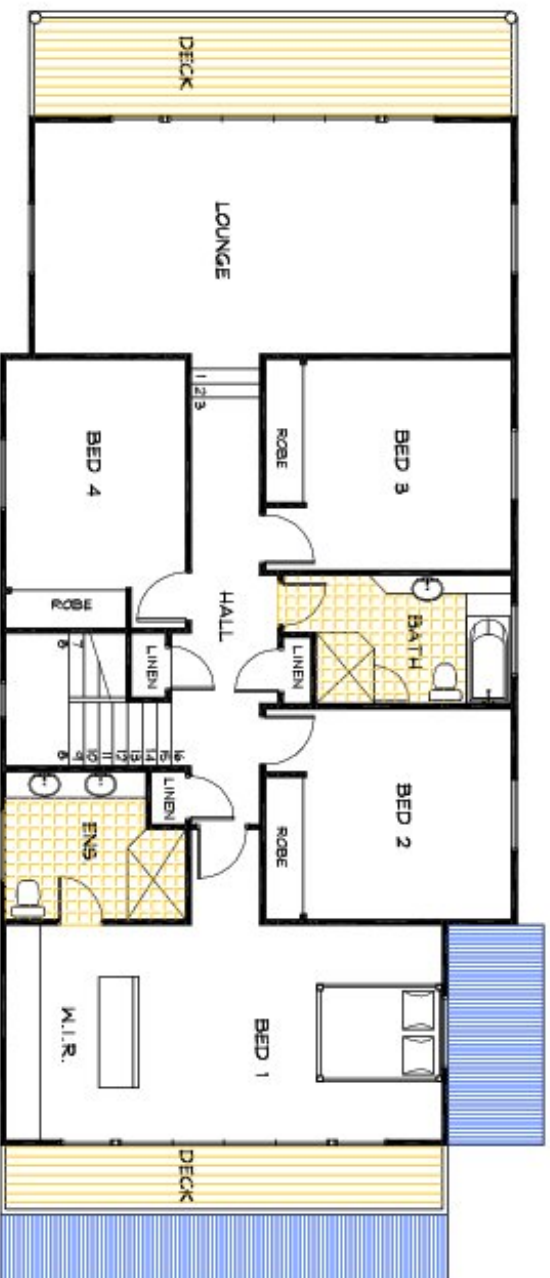

## The Carlton B

5 Bedroom + Study, 2 Living, 3  
Bathroom (368m<sup>2</sup> - 40sqs)\*

This split level Contemporary Beach house designed home features five bedrooms plus large study, two living areas and large deck areas.

### Another unique & innovative Classic Building design.

A surprisingly large coastal home, featuring 5 bedrooms, separate study, two living areas & expansive decks for the entertainer.

This new home incorporates modern architecture with timeless design & appeal. Classic Building has designed a home that is both functional & spacious with every space in the home having been utilized & carefully thought about. What has been created is a home that is relaxed, welcoming & yet striking in its details.

*\*The floorplans shown demonstrate some of the options available in terms of layout, possible size, possible number of rooms, decks and more. They are a guide, and are meant to provide you with ideas and show you possibilities. Any of the basic designs can be customised to suit any of your requirements.*

**GROUND FLOOR PLAN**  
 © CLASSIC BUILDING & DESIGN

THE  
**CARLTON "B"**

© This drawing and design remain the property of Classic Building & Design and may not be copied, reproduced, or used in any way without the written approval of Classic Building & Design.