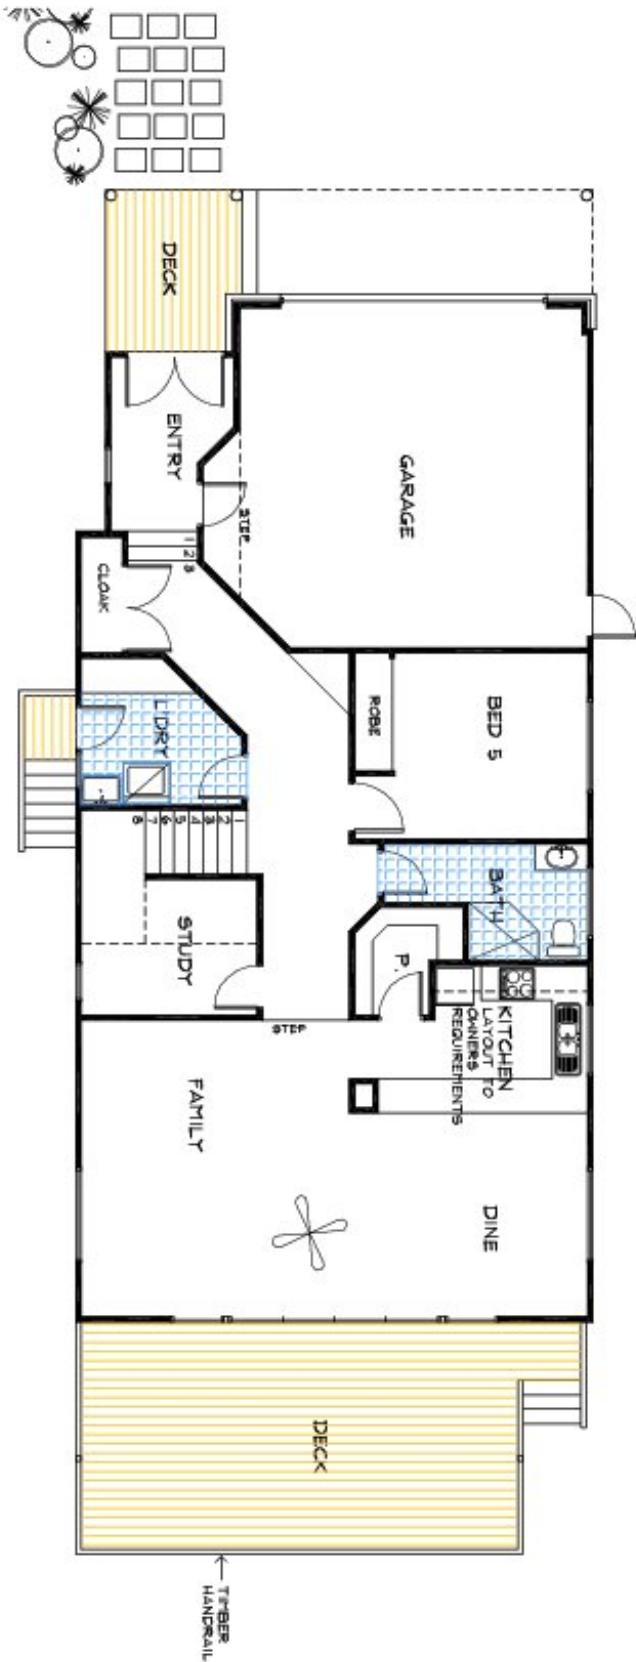

*The floorplans shown demonstrate some of the options available in terms of layout, possible size, possible number of rooms, decks and more. They are a guide, and are meant to provide you with ideas and show you possibilities. Any of the basic designs can be customised to suit any of your requirements.

* PLEASE NOTE ROOM DIMENSIONS ARE NOT DISPLAYED AS WE CUSTOMISE THE HOME TO SUIT YOUR REQUIREMENTS

GROUND FLOOR PLAN
© CLASSIC BUILDING & DESIGN

THE
CARLTON "B"